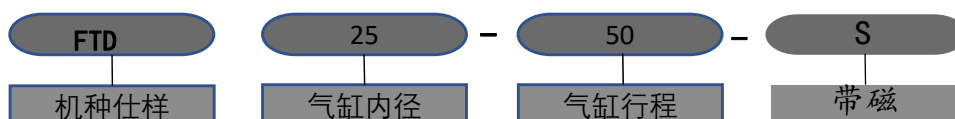

FTD系列 双轴气缸

复动式 缸径25

▶ FTD25X50S

▶ 订购称呼代码